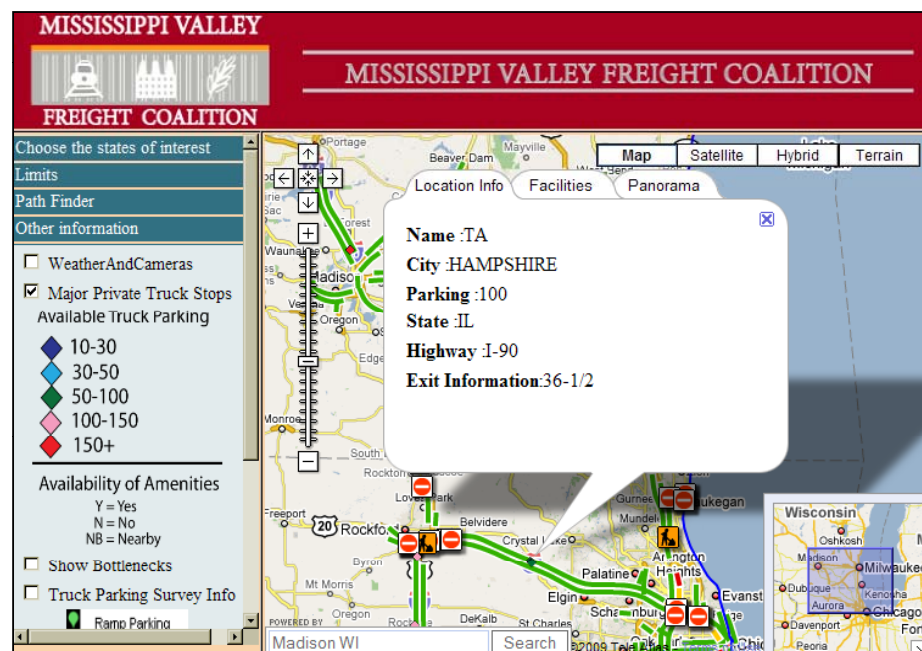

Web Portal Prototype Mockup: freight.engr.wisc.edu

- Conceptual Interface
- Contains wide variety of information
- Available for review and feedback